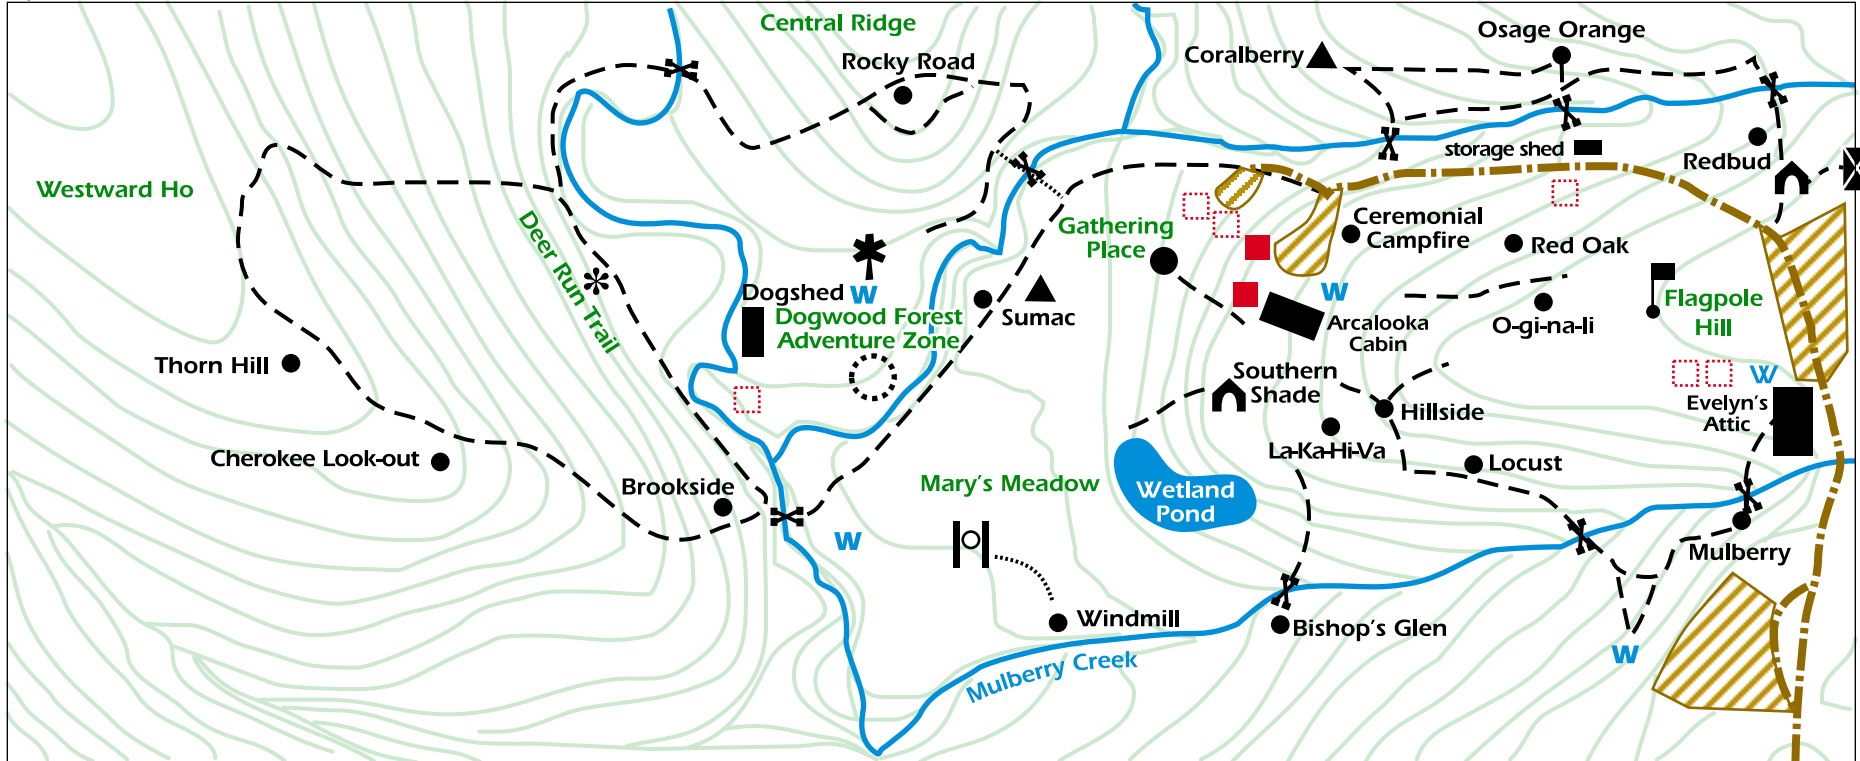

Hidden Valley

updated 6/09

Gate to Presbyterian Manor

Entrance from 15th St.

- | | | | | | |
|--|--------------------|--|---------------------|--|---------------|
| | campsite | | challenge feature | | trail |
| | fire ring | | bridge | | creek |
| | shelter area | | water faucet | | contour lines |
| | natural jungle gym | | permanent structure | | road |
| | yurt | | permanent latrine | | parking lot |
| | tree house | | portable latrine | | |